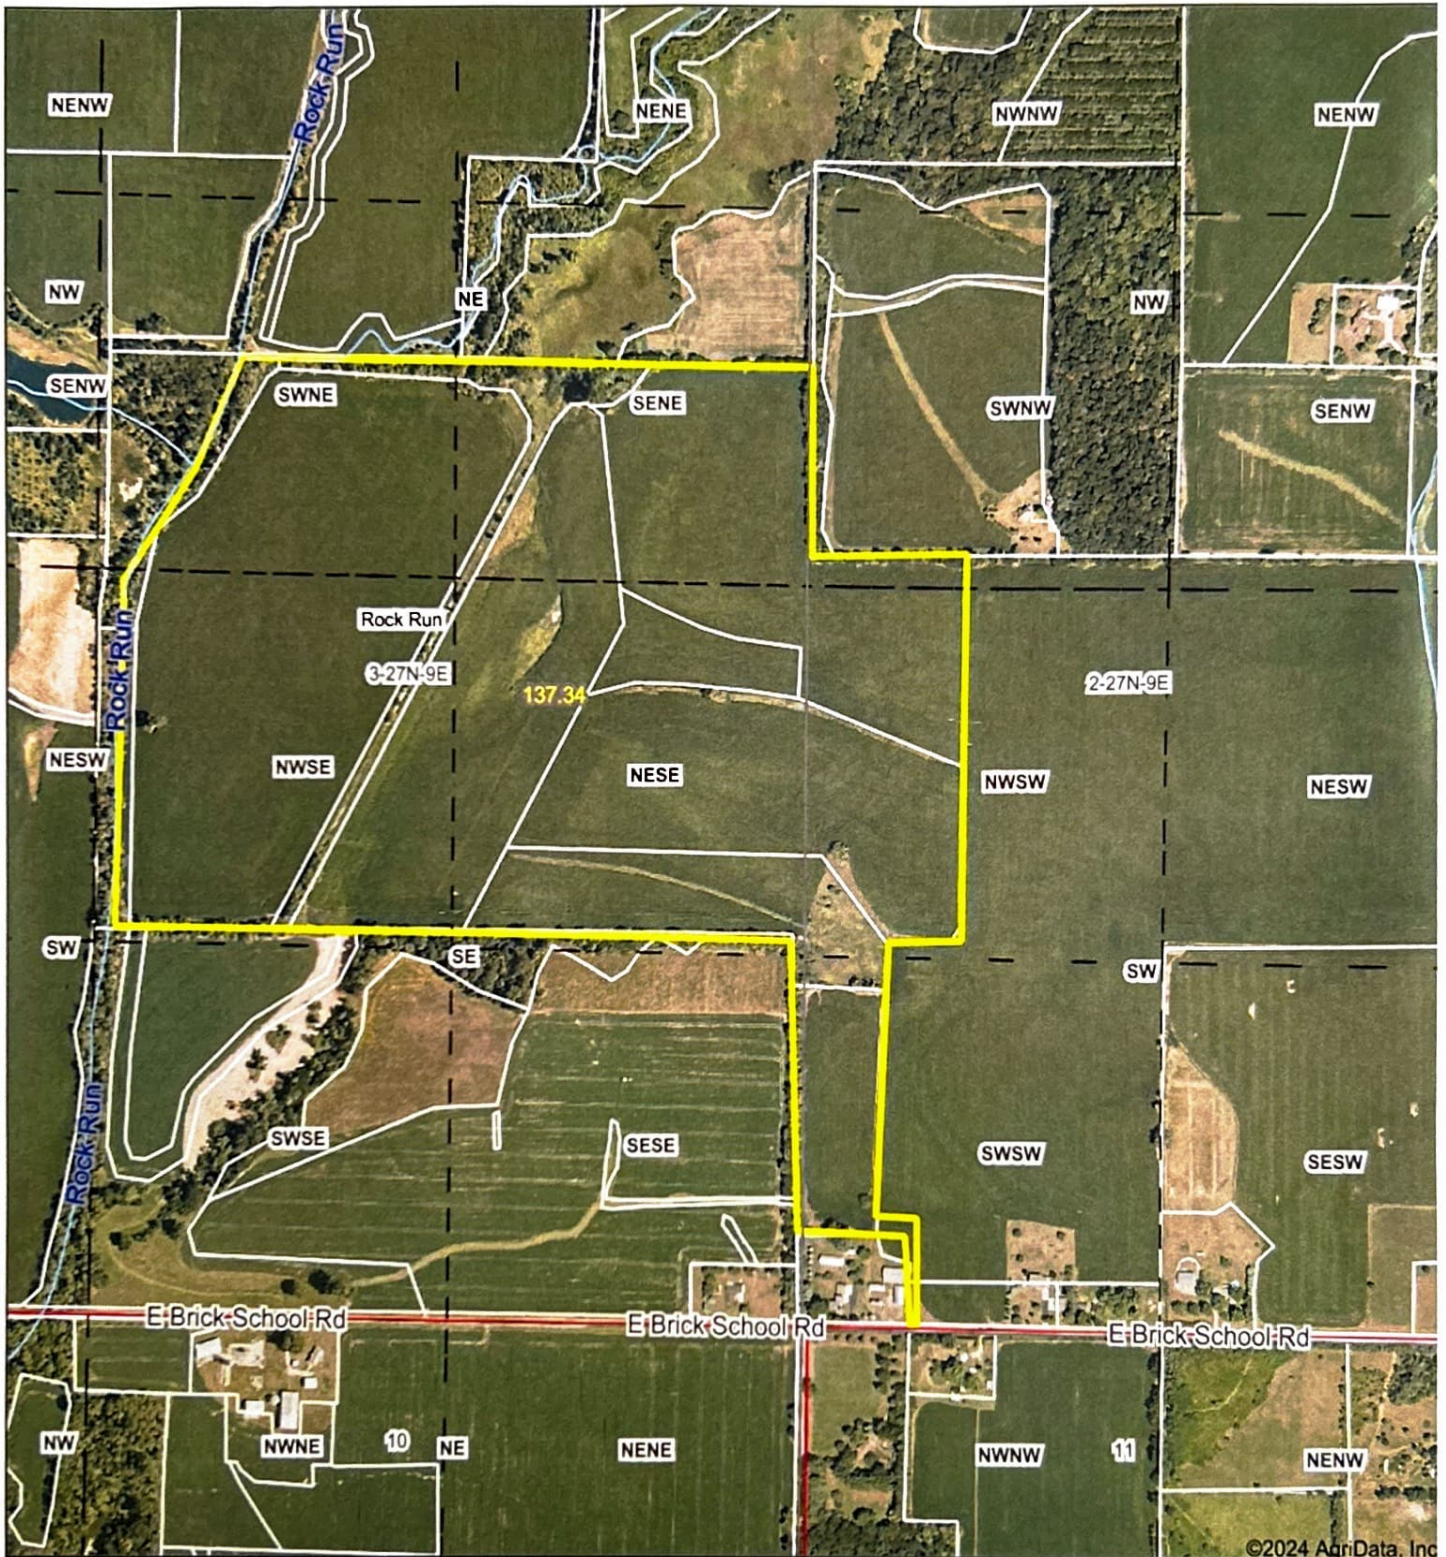

Aerial Map

©2024 AgriData, Inc

Boundary Center: 42.365535, -89.440790

3-27N-9E
Stephenson County
Illinois

Maps Provided By
surety
CUSTOMIZED ONLINE MAPPING
© AgriData, Inc. 2023 www.AgrDataInc.com

9/26/2024

Field borders provided by Farm Service Agency as of 5/21/2008.